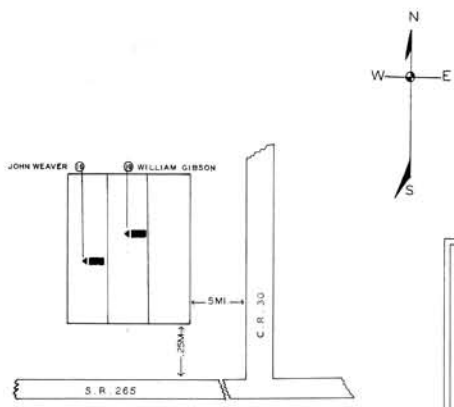

SCALE 20" = 1" .10 ACRE

**WEAVER CEMETERY**  
 GUERNSEY CO. WILLS TWP.  
 OFFICIAL PROJECT NOS. 465-42-3-467  
 665-42-3-232

LEGEND	HISTORY
① REVOLUTIONARY WAR	U.S. MILITARY
⑩ WAR OF 1812	LAND GRANT
⑯ WAR WITH MEXICO	EST. ABOUT 1860.
⑲ CIVIL WAR	
②⑤ SPANISH-AM. WAR	
③① WORLD WAR	

SCALE 20" = 1" .049 ACRE

**SARCHETS CEMETERY**  
 GUERNSEY CO. CAMBRIDGE TWP.  
 OFFICIAL PROJECT NOS. 465-42-3-467  
 665-42-3-232

LEGEND	HISTORY
① REVOLUTIONARY WAR	U.S. MILITARY
⑩ WAR OF 1812	LAND GRANT
⑯ WAR WITH MEXICO	EST. ABOUT 1842.
⑲ CIVIL WAR	
②⑤ SPANISH-AM. WAR	
③① WORLD WAR	

SCALE 20" = 1" .04 ACRE

**WARNE CEMETERY**  
 GUERNSEY CO. CENTER TWP.  
 OFFICIAL PROJECT NOS. 465-42-3-467  
 665-42-3-232

LEGEND	HISTORY
① REVOLUTIONARY WAR	U.S. MILITARY
⑩ WAR OF 1812	LAND GRANT
⑯ WAR WITH MEXICO	EST. ABOUT 1811.
⑲ CIVIL WAR	
②⑤ SPANISH-AM. WAR	
③① WORLD WAR	

SCALE 20" = 1" .022 ACRE